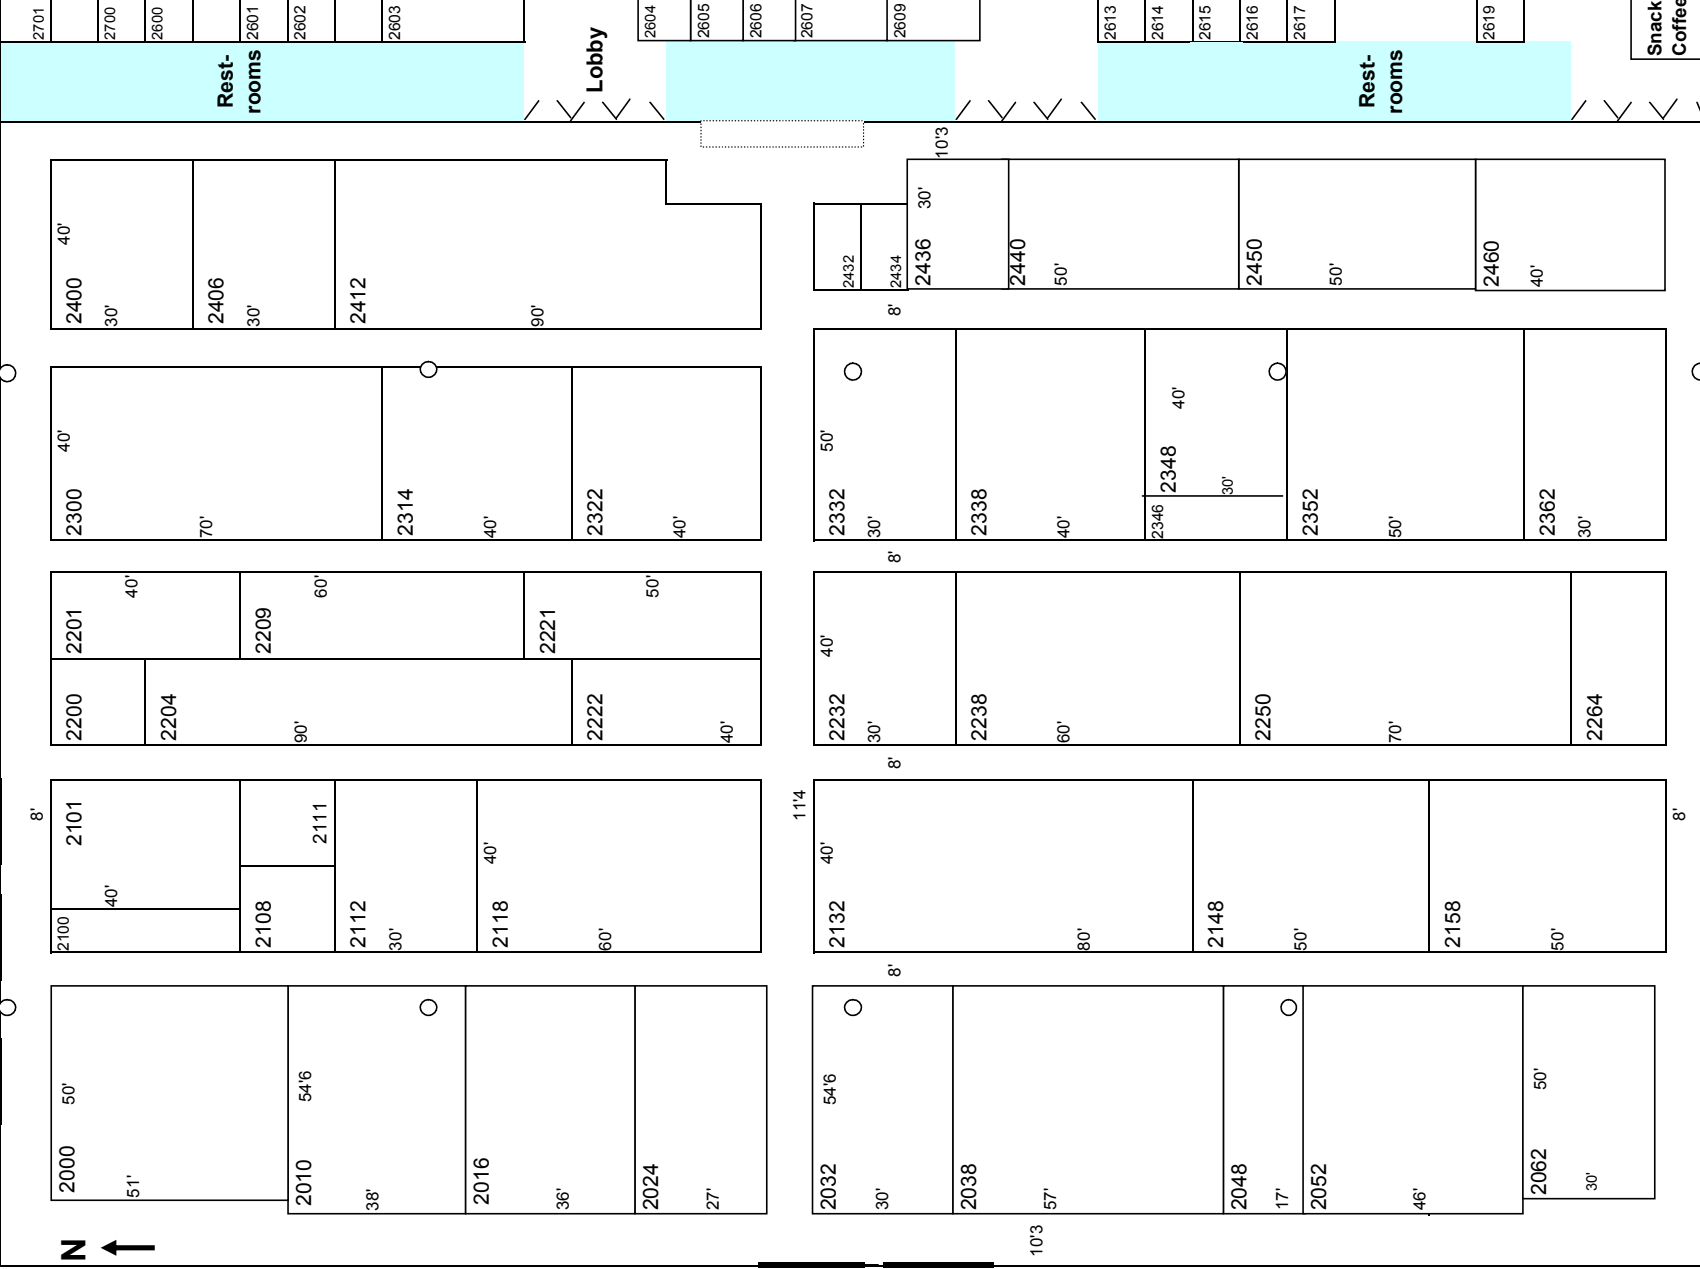

2011 Hy-Vee Hall

- 2719
- 2717
- 2715
- 2713
- 2711
- 2709
- 2707

Meeting rooms & buffet - Lower Level

Elevator to Skywalk & Wells Fargo Arena

Bayer Crop