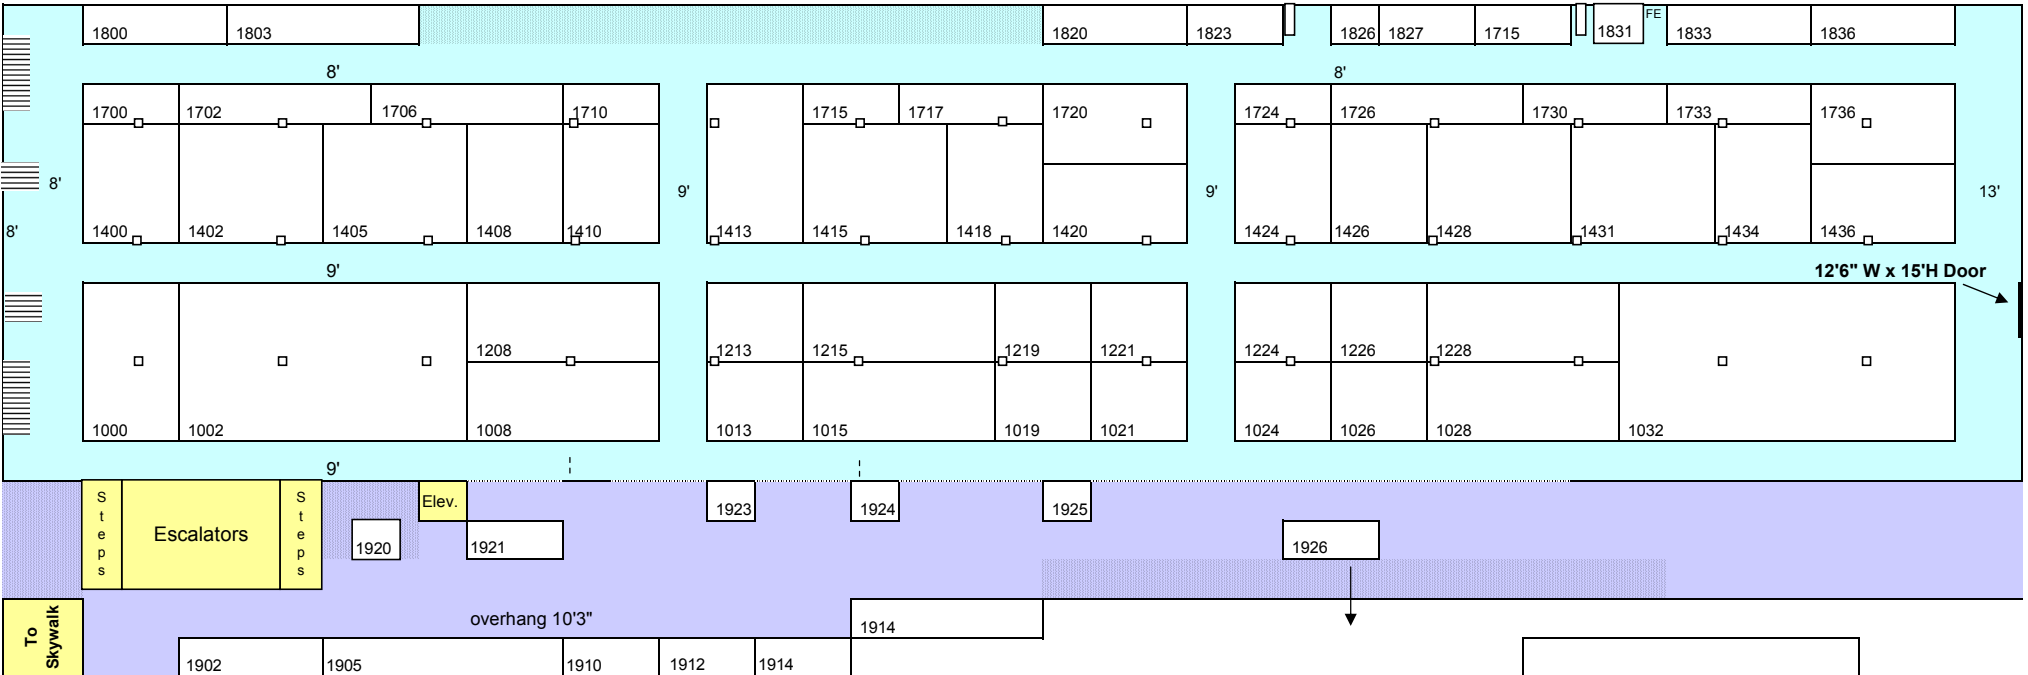

2011 Iowa Power Farming Show

Convention Complex Skywalk Level

□ Electric Plate