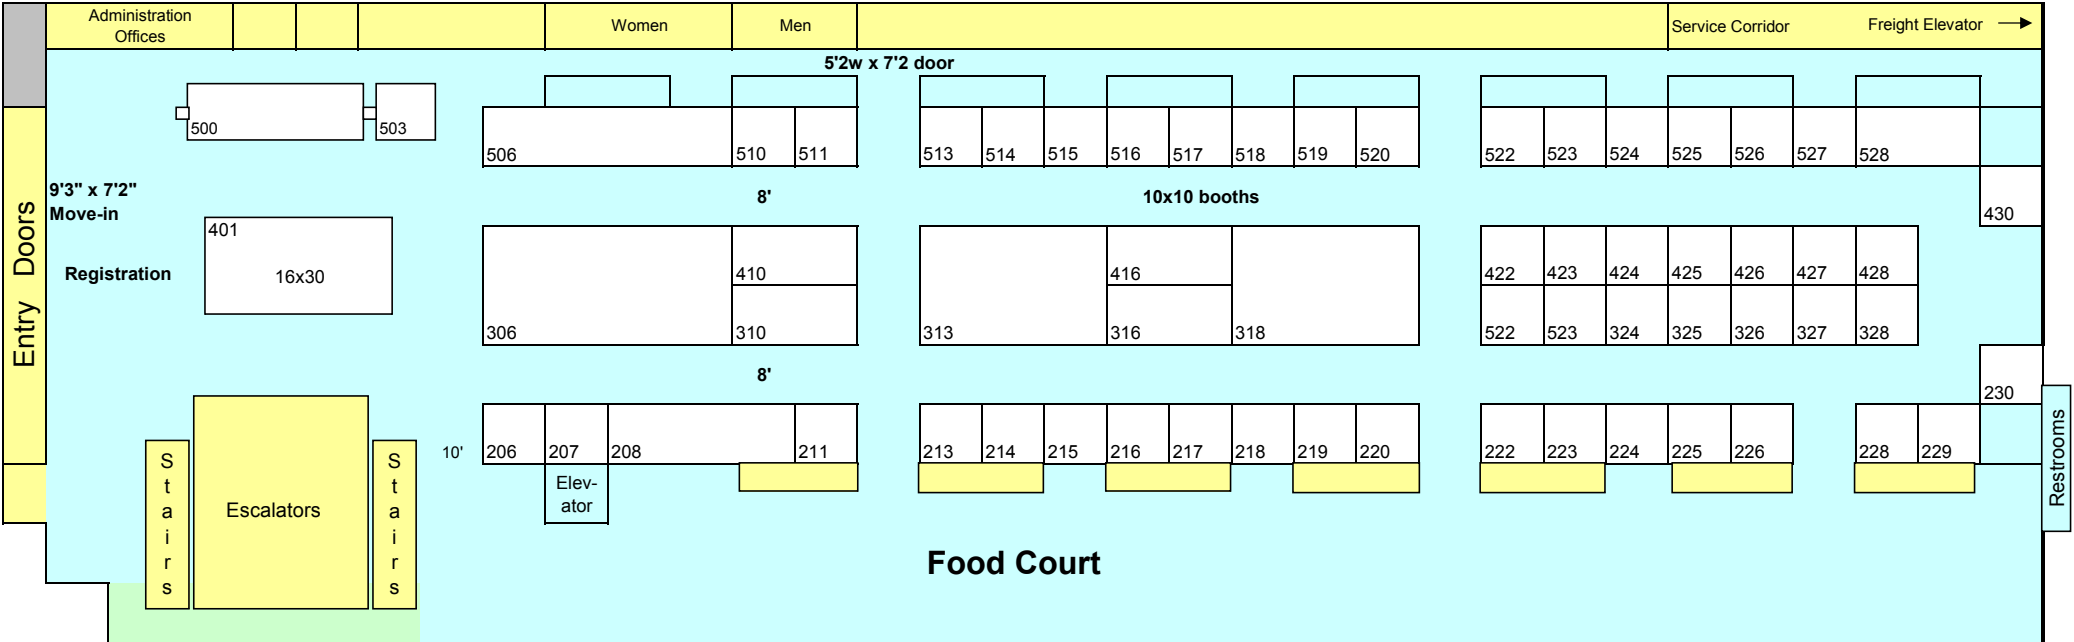

2011 Iowa Power Farming Show

Convention Complex Street Level

Not to
scale

North →