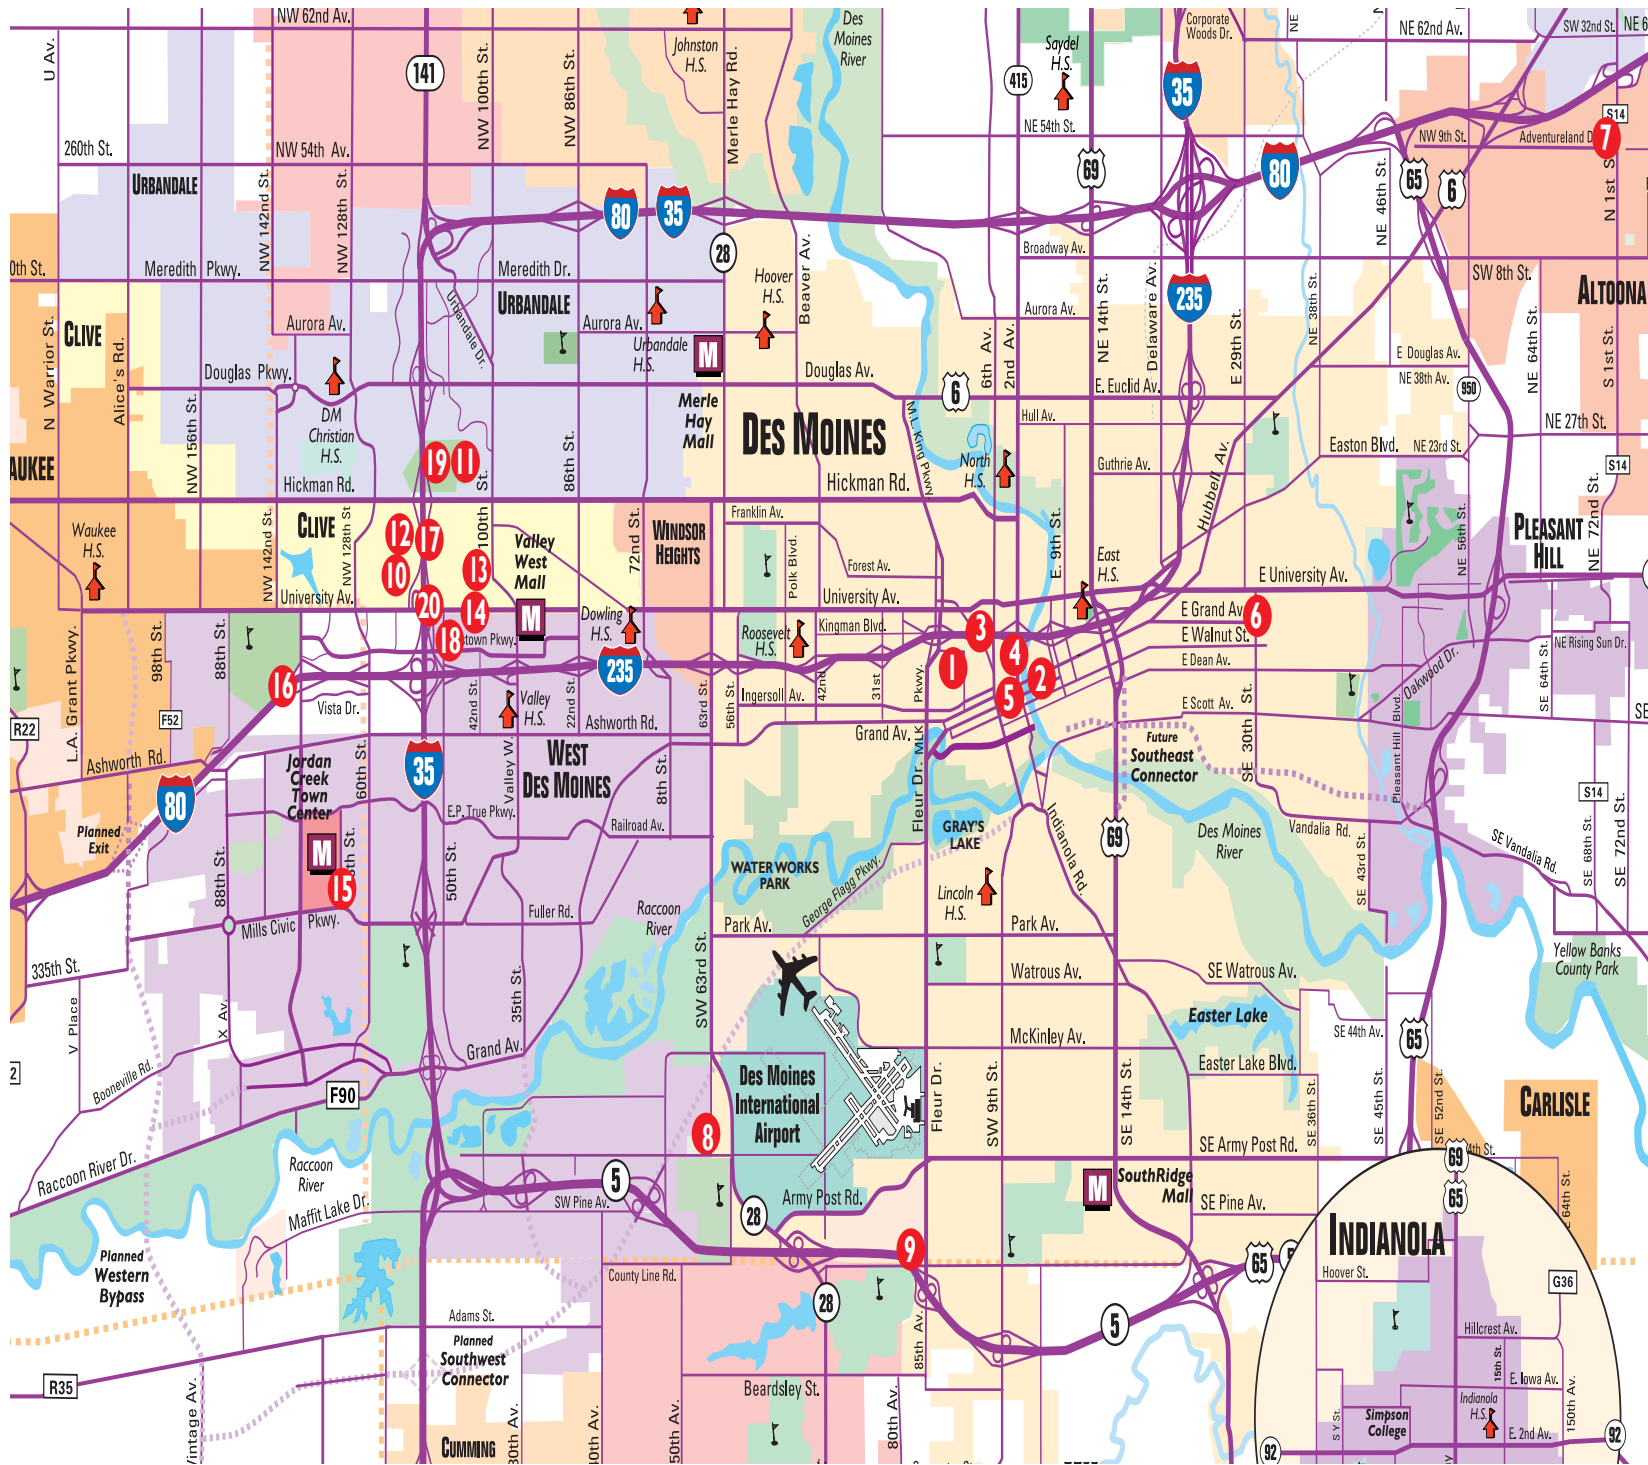

2010 Iowa Power Farming Show, February 2-4, 2010

GREATER DES MOINES MAP KEY

HOTELS

Downtown

1. Des Moines Marriott Downtown
2. Embassy Suites on the River
3. Holiday Inn Downtown at Mercy Campus
4. Quality Inn & Suites Event Center
5. Renaissance Savery Hotel

East/Northeast

6. Econo Lodge Inn & Suites - Fairgrounds
7. Holiday Inn Express Hotel & Suites - Altoona

South

8. Baymont Inn & Suites Airport Conference Center
9. Fairfield Inn & Suites - Airport

West

10. Best Western - Des Moines West
11. Comfort Suites at Living History Farms
12. Country Inn & Suites - Des Moines West
13. Courtyard by Marriott - West/Clive
14. Heartland Inn - Clive
15. Holiday Inn & Suites at Jordan Creek
16. Motel 6 - Des Moines West
17. Ramada Inn - West Des Moines
18. Sheraton - West Des Moines
19. Sleep Inn - Urbandale
20. Wildwood Lodge, The

SeeDesMoines.com